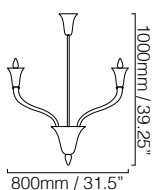

6 Lights	12 kg (27 lb)
8 Lights	15 kg (34 lb)
10 Lights	18 kg (40 lb)

SIZES

6 Lights

8 Lights

10 Lights

DETAILS

SUSPENSION

Overall drop can be adjusted on site
Stem length can be specified at time of order
Supplied with ceiling canopy Ø140mm (5.5") and 500mm (20") of chain

STANDARD

All lighting is made to CE standards
UL listing upon request

NOTES

Please note that size variations in hand blown glass may range up to 40mm (1.5")

*Custom colours, finishes and sizes available - please contact Baroncelli for more details.