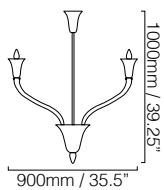

6 Lights	12 kg (27 lb)
8 Lights	15 kg (34 lb)
10 Lights	18 kg (40 lb)

SIZES

6 Lights

8 Lights

10 Lights

DETAILS

SUSPENSION

Overall drop can be adjusted on site
Stem length can be specified at time of order
Supplied with ceiling canopy Ø140mm (5.5") and 500mm (20") of chain

FIXING

Ensure a hook (not supplied) suitable to carry the weight indicated below to be fitted prior to chandelier installation

USA - fixture is supplied with cross bar suitable for use with a 3.5" square junction box - please ensure this is suitable to carry the weight indicated below

INSTALLATION

Fixture requires on site assembly by qualified electrician

ELECTRICALS

LAMP

240V E14 base, Candle B shape suggested, max 60W

120V E12 base, Candle B shape suggested, max 60W

POWER

Max power 60W per light arm

STANDARD

All lighting is made to CE standards
UL listing upon request

NOTES

Please note that size variations in hand blown glass may range up to 40mm (1.5")

*Custom colours, finishes and sizes available - please contact Baroncelli for more details.