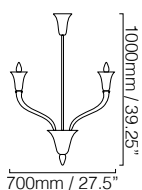

6 Lights	12 kg (27 lb)
8 Lights	15 kg (34 lb)
10 Lights	18 kg (40 lb)

SIZES

6 Lights

8 Lights

10 Lights

DETAILS

SUSPENSION

Overall drop can be adjusted on site
Stem length can be specified at time of order
Supplied with ceiling canopy Ø140mm (5.5") and 500mm (20") of chain

STANDARD

All lighting is made to CE standards
UL listing upon request

NOTES

Please note that size variations in hand blown glass may range up to 40mm (1.5")

*Custom colours, finishes and sizes available - please contact Baroncelli for more details.