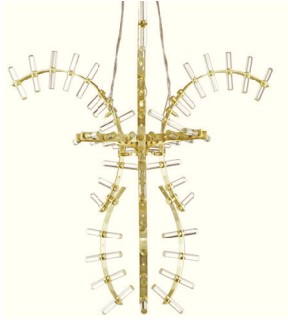

**BRANCO
CHANDELIER**

BARONCELLI

LIGHTING | Chandelier | Branco

As shown
Satin gold with cristallo rods

MURANO | NEW YORK | LONDON
BARONCELLI.COM

BRANCO CHANDELIER FACTS

MATERIALS

GLASS
Cristallo rods

GLASS COLOURS*

CRI

METAL FINISHES*
Satin gold

WEIGHTS

6 Lights 25 kg (55 lb)

SIZES

DETAILS

SUSPENSION

Overall drop can be adjusted on site
Supplied with ceiling canopy Ø140mm (5.5") and
2000mm (80") of cable

FIXING

Ceiling plate with 4 fixing slots (screws not
included) suitable to carry the weight indicated
below to be fitted prior to chandelier installation
USA - fixture is supplied with cross bar suitable
for use with a 3.5" square junction box - please
ensure this is suitable to carry the weight
indicated below

All lighting is made to CE standards
UL listing upon request

NOTES

Please note that size variations in hand blown
glass may range up to 40mm (1.5")

*Custom colours, finishes and sizes available -
please contact Baroncelli for more details.