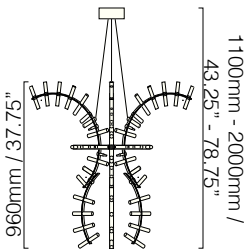

GLASS COLOURS*

CRI

METAL FINISHES*
Satin gold

WEIGHTS

6 Lights 25 kg (55 lb)

SIZES

DETAILS

SUSPENSION

Overall drop can be adjusted on site
Supplied with ceiling canopy Ø140mm (5.5") and
2000mm (80") of cable

FIXING

Ceiling plate with 4 fixing slots (screws not
included) suitable to carry the weight indicated
below to be fitted prior to chandelier installation
USA - fixture is supplied with cross bar suitable
for use with a 3.5" square junction box - please
ensure this is suitable to carry the weight
indicated below

INSTALLATION

Fixture requires on site assembly by qualified
electrician

ELECTRICALS

LAMP

240V G4 base, max 20W
120V G4 base, max 20W

POWER

Max power 120W - Low Voltage transformer in
ceiling canopy

STANDARD

All lighting is made to CE standards
UL listing upon request

NOTES

Please note that size variations in hand blown
glass may range up to 40mm (1.5")

*Custom colours, finishes and sizes available -
please contact Baroncelli for more details.