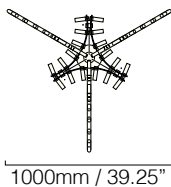

GLASS COLOURS*

CRI

METAL FINISHES*
Satin gold

WEIGHTS

6 Lights 25 kg (55 lb)

SIZES

DETAILS

SUSPENSION

Overall drop can be adjusted on site
Supplied with ceiling canopy Ø140mm (5.5") and
2000mm (80") of cable

FIXING

Ceiling plate with 4 fixing slots (screws not
included) suitable to carry the weight indicated
below to be fitted prior to chandelier installation
USA - fixture is supplied with cross bar suitable
for use with a 3.5" square junction box - please
ensure this is suitable to carry the weight
indicated below

All lighting is made to CE standards
UL listing upon request

NOTES

Please note that size variations in hand blown
glass may range up to 40mm (1.5")

*Custom colours, finishes and sizes available -
please contact Baroncelli for more details.