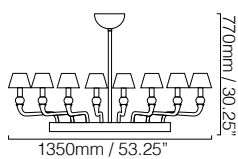

SIZES

DETAILS

SUSPENSION

Overall drop cannot be adjusted on site
Stem length can be specified at time of order
Supplied with ceiling canopy Ø200mm (8")

FIXING

Ceiling bracket bar attaches with 2 screws (not included) to ceiling - please request an installation diagram to assess suitability - please ensure the fixing point is able to carry the weight indicated below

USA - fixture is supplied with cross bar suitable for use with a 3.5" square junction box - please ensure this is suitable to carry the weight indicated below

INSTALLATION

Fixture requires on site assembly by qualified electrician

SHADE

Shades are not included
We recommend using shade shape A4 or A3, please refer to our shade fact sheet

ELECTRICALS

LAMP

240V E14 base, Candle B shape suggested, max 60W (40W with shades)
120V E12 base, Candle B shape suggested, max 60W (40W with shades)

POWER

Max power 60W per light arm (40W with shades)

STANDARD

All lighting is made to CE standards
UL listing upon request

NOTES

Please note that size variations in hand blown glass may range up to 40mm (1.5")

*Custom colours, finishes and sizes available - please contact Baroncelli for more details.

SHOWROOM LOCATIONS

LONDON SHOWROOM

Studio C3, The Imperial Laundry
71 Warriner Gardens
London, SW11 4XW
T +44 (20) 7720 6556
F +44 (20) 7720 6336
lon@baroncelli.com

NEW YORK SHOWROOM

D&D Building
979 Third Avenue, Suite 1507
New York, NY 10022
T +1 212 255 2005
F +1 212 255 4660
ny@baroncelli.com