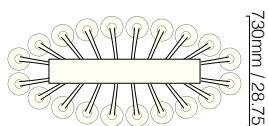

SIZES

DETAILS

SUSPENSION

Overall drop cannot be adjusted on site
Stem length can be specified at time of order
Supplied with ceiling canopy Ø200mm (8")

FIXING

Ceiling bracket bar attaches with 2 screws (not included) to ceiling - please request an installation diagram to assess suitability - please ensure the fixing point is able to carry the weight indicated below

USA - fixture is supplied with cross bar suitable for use with a 3.5" square junction box - please ensure this is suitable to carry the weight indicated below

INSTALLATION

Fixture requires on site assembly by qualified electrician

SHADE

Shades are not included
We recommend using shade shape A4 or A3, please refer to our shade fact sheet

ELECTRICALS

LAMP

240V E14 base, Candle B shape suggested, max 60W (40W with shades)
120V E12 base, Candle B shape suggested, max 60W (40W with shades)

POWER

Max power 60W per light arm (40W with shades)

STANDARD

All lighting is made to CE standards
UL listing upon request

NOTES

Please note that size variations in hand blown glass may range up to 40mm (1.5")

*Custom colours, finishes and sizes available - please contact Baroncelli for more details.

SHOWROOM LOCATIONS

LONDON SHOWROOM

Studio C3, The Imperial Laundry
71 Warriner Gardens
London, SW11 4XW
T +44 (20) 7720 6556
F +44 (20) 7720 6336
lon@baroncelli.com

NEW YORK SHOWROOM

D&D Building
979 Third Avenue, Suite 1507
New York, NY 10022
T +1 212 255 2005
F +1 212 255 4660
ny@baroncelli.com