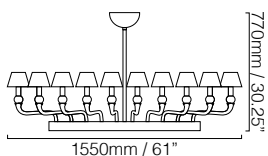

SIZES

DETAILS

SUSPENSION

Overall drop cannot be adjusted on site
Stem length can be specified at time of order
Supplied with ceiling canopy Ø200mm (8")

FIXING

Ceiling bracket bar attaches with 2 screws (not included) to ceiling - please request an installation diagram to assess suitability - please ensure the fixing point is able to carry the weight indicated below

USA - fixture is supplied with cross bar suitable for use with a 3.5" square junction box - please ensure this is suitable to carry the weight indicated below

INSTALLATION

Fixture requires on site assembly by qualified electrician

SHADE

Shades are not included
We recommend using shade shape A4 or A3, please refer to our shade fact sheet

ELECTRICALS

LAMP

240V E14 base, Candle B shape suggested, max 60W (40W with shades)
120V E12 base, Candle B shape suggested, max 60W (40W with shades)

POWER

Max power 60W per light arm (40W with shades)

STANDARD

All lighting is made to CE standards
UL listing upon request

NOTES

Please note that size variations in hand blown glass may range up to 40mm (1.5")

*Custom colours, finishes and sizes available - please contact Baroncelli for more details.

SHOWROOM LOCATIONS

LONDON SHOWROOM

Studio C3, The Imperial Laundry
71 Warriner Gardens
London, SW11 4XW
T +44 (20) 7720 6556
F +44 (20) 7720 6336
lon@baroncelli.com

NEW YORK SHOWROOM

D&D Building
979 Third Avenue, Suite 1507
New York, NY 10022
T +1 212 255 2005
F +1 212 255 4660
ny@baroncelli.com