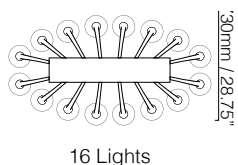

SIZES

DETAILS

SUSPENSION

Overall drop cannot be adjusted on site
Stem length can be specified at time of order
Supplied with ceiling canopy Ø200mm (8")

FIXING

Ceiling bracket bar attaches with 2 screws (not included) to ceiling - please request an installation diagram to assess suitability - please ensure the fixing point is able to carry the weight indicated below

USA - fixture is supplied with cross bar suitable for use with a 3.5" square junction box - please ensure this is suitable to carry the weight indicated below

INSTALLATION

Fixture requires on site assembly by qualified electrician

SHADE

Shades are not included
We recommend using shade shape A4 or A3, please refer to our shade fact sheet

ELECTRICALS

LAMP

240V E14 base, Candle B shape suggested, max 60W (40W with shades)
120V E12 base, Candle B shape suggested, max 60W (40W with shades)

POWER

Max power 60W per light arm (40W with shades)

STANDARD

All lighting is made to CE standards
UL listing upon request

NOTES

Please note that size variations in hand blown glass may range up to 40mm (1.5")

*Custom colours, finishes and sizes available - please contact Baroncelli for more details.

SHOWROOM LOCATIONS

LONDON SHOWROOM

Studio C3, The Imperial Laundry
71 Warriner Gardens
London, SW11 4XW
T +44 (20) 7720 6556
F +44 (20) 7720 6336
lon@baroncelli.com

NEW YORK SHOWROOM

D&D Building
979 Third Avenue, Suite 1507
New York, NY 10022
T +1 212 255 2005
F +1 212 255 4660
ny@baroncelli.com