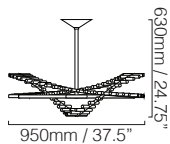

MATERIALS

GLASS
Cristallo rods

GLASS COLOURS*

CRI

METAL FINISHES*
Satin chrome, satin gold

WEIGHTS

10 Lights 35 kg (78 lb)

SIZES

DETAILS

SUSPENSION
Overall drop cannot be adjusted on site
Stem length can be specified at time of order
Supplied with ceiling canopy Ø180mm (7")

FIXING
Ceiling bracket bar attaches with 2 screws (not included) to ceiling - please request an installation diagram to assess suitability - please ensure the fixing point is able to carry the weight indicated below
USA - fixture is supplied with cross bar suitable for use with a 3.5" square junction box - please ensure this is suitable to carry the weight indicated below

NOTES

Please note that size variations in hand blown glass may range up to 40mm (1.5")

*Custom colours, finishes and sizes available - please contact Baroncelli for more details.

SHOWROOM LOCATIONS

LONDON SHOWROOM
Studio C3, The Imperial Laundry
71 Warriner Gardens
London, SW11 4XW
T +44 (20) 7720 6556
F +44 (20) 7720 6336
lon@baroncelli.com