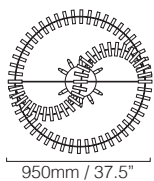

MATERIALS

GLASS
Cristallo rods

GLASS COLOURS*

CRI

METAL FINISHES*
Satin chrome, satin gold

WEIGHTS

10 Lights 35 kg (78 lb)

SIZES

DETAILS

SUSPENSION
Overall drop cannot be adjusted on site
Stem length can be specified at time of order
Supplied with ceiling canopy Ø180mm (7")

FIXING
Ceiling bracket bar attaches with 2 screws (not included) to ceiling - please request an installation diagram to assess suitability - please ensure the fixing point is able to carry the weight indicated below
USA - fixture is supplied with cross bar suitable for use with a 3.5" square junction box - please ensure this is suitable to carry the weight indicated below

NOTES

Please note that size variations in hand blown glass may range up to 40mm (1.5")

*Custom colours, finishes and sizes available - please contact Baroncelli for more details.

SHOWROOM LOCATIONS

LONDON SHOWROOM
Studio C3, The Imperial Laundry
71 Warriner Gardens
London, SW11 4XW
T +44 (20) 7720 6556
F +44 (20) 7720 6336
lon@baroncelli.com