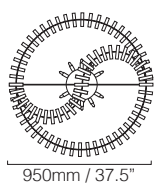

## SIZES

### SUSPENSION

Overall drop cannot be adjusted on site  
Stem length can be specified at time of order  
Supplied with ceiling canopy Ø180mm (7")