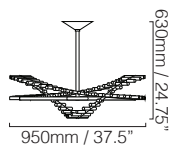

## WEIGHTS

10 Lights      35 kg (78 lb)

## SIZES

### SUSPENSION

Overall drop cannot be adjusted on site  
Stem length can be specified at time of order  
Supplied with ceiling canopy Ø180mm (7")