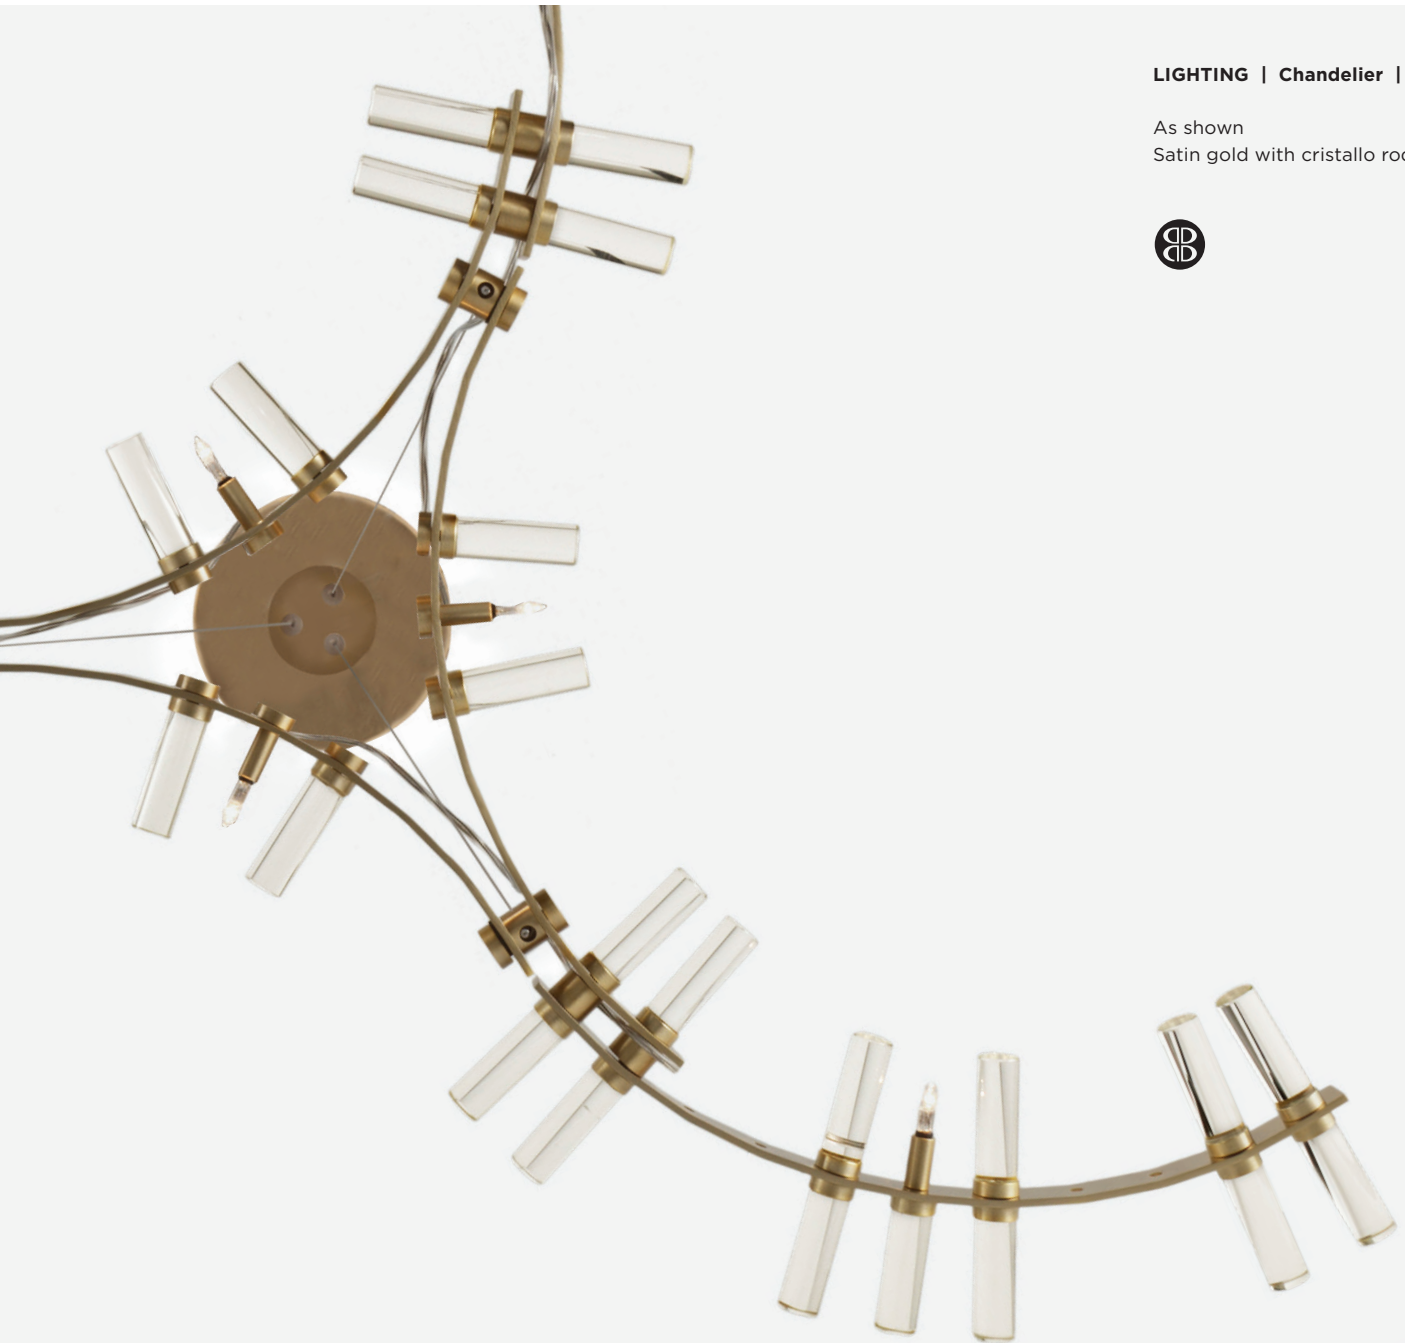

**INDRO  
CHANDELIER**

**BARONCELLI**

**LIGHTING | Chandelier | Indro**

As shown  
Satin gold with cristallo rods

MURANO | NEW YORK | LONDON  
BARONCELLI.COM

# INDRO CHANDELIER FACTS