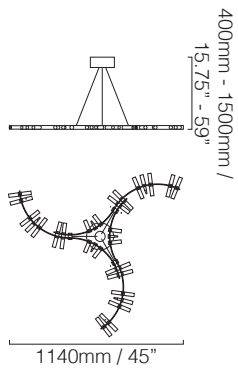

## WEIGHTS

6 Lights      15 kg (33 lb)

## SIZES

### SUSPENSION

Overall drop can be adjusted on site  
Supplied with ceiling canopy Ø140mm (5.5") and  
2000mm (80") of cable

## NOTES

Please note that size variations in hand blown  
glass may range up to 40mm (1.5")

\*Custom colours, finishes and sizes available -  
please contact Baroncelli for more details.