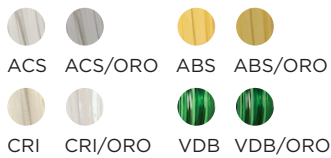

**OLIVIA
FLOOR LAMP**

BARONCELLI

LIGHTING | Floor Lamp | Olivia

As shown
Verde bottiglia with
cristallo oro disc details

OLIVIA FLOOR LAMP FACTS

MATERIALS

GLASS

Hand blown Murano glass with rigadin dritto

GLASS COLOURS*

METAL FINISHES*

Polished chrome, polished gold

SIZES

DETAILS

INSTALLATION

Fixture requires on site assembly by qualified electrician

ELECTRICALS

Black with black in-line switch and plug

Plugs supplied are US (2 blades), EU (2 small pin),

UK (13A 3 prong)

POWER

Max total power 100W

STANDARD

All lighting is made to CE standards

UL listing upon request