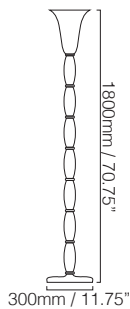

**OLIVIA
FLOOR LAMP**

BARONCELLI

LIGHTING | Floor Lamp | Olivia

As shown
Verde bottiglia with
cristallo oro disc details

OLIVIA FLOOR LAMP FACTS

MATERIALS

GLASS

Hand blown Murano glass with rigadin dritto

GLASS COLOURS*

METAL FINISHES*

Polished chrome, polished gold

SIZES

DETAILS

INSTALLATION

Fixture requires on site assembly by qualified electrician

ELECTRICALS

LAMP

240V E27, A shape suggested, max 100W
120V E26, A shape suggested, max 100W

CABLES & CORD SETS

Cord sets in braided circular cable available in:

Pigeon with white in-line switch and plug

Silver with white in-line switch and plug

NOTES

Please note that size variations in hand blown glass may range up to 40mm (1.5")

*Custom colours, finishes and sizes available - please contact Baroncelli for more details.

SHOWROOM LOCATIONS

LONDON SHOWROOM