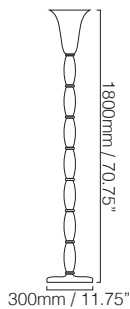

SIZES

DETAILS

INSTALLATION

Fixture requires on site assembly by qualified electrician

ELECTRICALS

LAMP

240V E27, A shape suggested, max 100W
120V E26, A shape suggested, max 100W

CABLES & CORD SETS

Cord sets in braided circular cable available in:

Pigeon with white in-line switch and plug

Silver with white in-line switch and plug

Black with black in-line switch and plug

Plugs supplied are US (2 blades), EU (2 small pin),

UK (13A 3 prong)

POWER

Max total power 100W

STANDARD

All lighting is made to CE standards

UL listing upon request

NOTES

Please note that size variations in hand blown glass may range up to 40mm (1.5")

*Custom colours, finishes and sizes available - please contact Baroncelli for more details.

SHOWROOM LOCATIONS

LONDON SHOWROOM

Studio C3, The Imperial Laundry
71 Warriner Gardens
London, SW11 4XW
T +44 (20) 7720 6556
F +44 (20) 7720 6336
lon@baroncelli.com

NEW YORK SHOWROOM

D&D Building
979 Third Avenue, Suite 1507
New York, NY 10022
T +1 212 255 2005
F +1 212 255 4660
ny@baroncelli.com