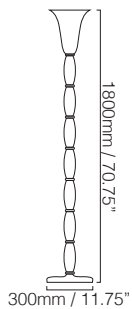

SIZES

DETAILS

INSTALLATION

Fixture requires on site assembly by qualified electrician

ELECTRICALS

LAMP

240V E27, A shape suggested, max 100W
120V E26, A shape suggested, max 100W

CABLES & CORD SETS

Cord sets in braided circular cable available in:

Pigeon with white in-line switch and plug

Silver with white in-line switch and plug

Black with black in-line switch and plug

Plugs supplied are US (2 blades), EU (2 small pin),

UK (13A 3 prong)

POWER

Max total power 100W

STANDARD

All lighting is made to CE standards

UL listing upon request

NOTES

Please note that size variations in hand blown glass may range up to 40mm (1.5")

*Custom colours, finishes and sizes available - please contact Baroncelli for more details.

SHOWROOM LOCATIONS

LONDON SHOWROOM

Studio C3, The Imperial Laundry
71 Warriner Gardens
London, SW11 4XW
T +44 (20) 7720 6556
F +44 (20) 7720 6336
lon@baroncelli.com

NEW YORK SHOWROOM

D&D Building
979 Third Avenue, Suite 1507
New York, NY 10022
T +1 212 255 2005
F +1 212 255 4660
ny@baroncelli.com