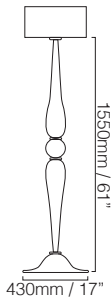

SIZES

DETAILS

SHADE

Shade is not included

We recommend using shade shape D6, please refer to our shade fact sheet

INSTALLATION

Fixture requires on site assembly by qualified electrician

ELECTRICALS

LAMP

240V E27, A shape suggested, max 100W

120V E26, A shape suggested, max 100W

CABLES & CORD SETS

Cord sets in braided circular cable available in:

Pigeon with white in-line switch and plug

Silver with white in-line switch and plug

Black with black in-line switch and plug

Plugs supplied are US (2 blades), EU (2 small pin),

UK (13A 3 prong)

POWER

Max total power 100W

STANDARD

All lighting is made to CE standards

UL listing upon request

NOTES

Please note that size variations in hand blown glass may range up to 40mm (1.5")

*Custom colours, finishes and sizes available - please contact Baroncelli for more details.

SHOWROOM LOCATIONS

LONDON SHOWROOM

Studio C3, The Imperial Laundry

71 Warriner Gardens

London, SW11 4XW

T +44 (20) 7720 6556

F +44 (20) 7720 6336

lon@baroncelli.com

NEW YORK SHOWROOM

D&D Building

979 Third Avenue, Suite 1507

New York, NY 10022

T +1 212 255 2005

F +1 212 255 4660

ny@baroncelli.com