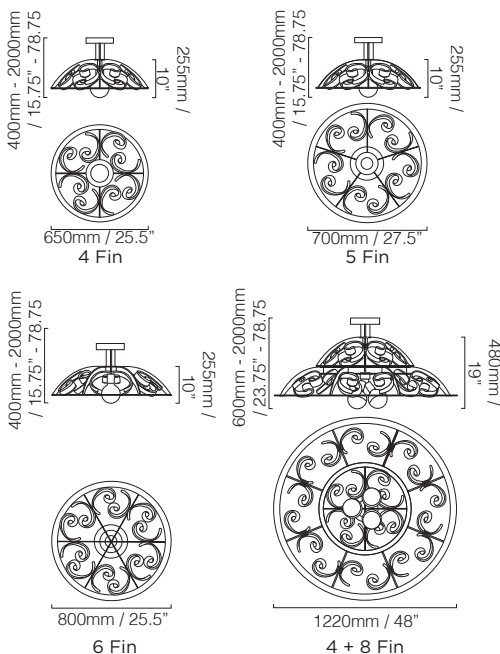

ABC CRI LAT VDE

METAL FINISHES*

Satin brass, polished nickel

TIMBER FINISHES*

American walnut veneered birch plywood

OTHER FINISHES*

Suspension cable in satin steel

WEIGHTS

4 Fin 12 kg (26 lb)
5 Fin 14 kg (31 lb)
6 Fin 16 kg (35 lb)
4 + 8 Fin 28 kg (62 lb)

SIZES

DETAILS

SUSPENSION
Overall drop can be adjusted on site
Supplied with ceiling canopy Ø190mm (7.5") and 2000mm (80") of cable

INSTALLATION
Fixture requires on site assembly by qualified electrician

ELECTRICALS

LAMP
240V E27, Large Silver Crown Globe suggested, max 60W
120V E26, Large Silver Crown Globe suggested, max 60W

Single tier Single bulb fitting
Double tier Triple bulb fitting

NOTES

Please note that size variations in hand blown glass may range up to 40mm (1.5")

*Custom colours, finishes and sizes available - please contact Baroncelli for more details.

SHOWROOM LOCATIONS

LONDON SHOWROOM
Studio C3, The Imperial Laundry
71 Warriner Gardens
London, SW11 4XW
T +44 (20) 7720 6556
F +44 (20) 7720 6336
lon@baroncelli.com