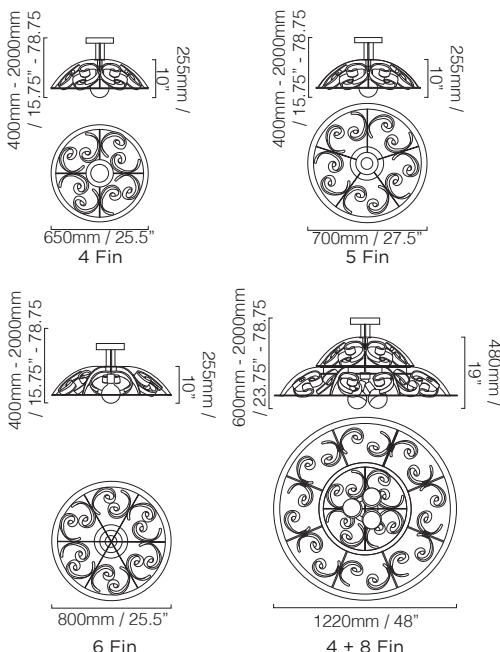

ABC CRI LAT VDE

METAL FINISHES*

Satin brass, polished nickel

TIMBER FINISHES*

American walnut veneered birch plywood

OTHER FINISHES*

Suspension cable in satin steel

WEIGHTS

4 Fin 12 kg (26 lb)
5 Fin 14 kg (31 lb)
6 Fin 16 kg (35 lb)
4 + 8 Fin 28 kg (62 lb)

SIZES

DETAILS

SUSPENSION
Overall drop can be adjusted on site
Supplied with ceiling canopy Ø190mm (7.5") and 2000mm (80") of cable

INSTALLATION
Fixture requires on site assembly by qualified electrician

ELECTRICALS

LAMP
240V E27, Large Silver Crown Globe suggested, max 60W
120V E26, Large Silver Crown Globe suggested, max 60W

Single tier Single bulb fitting
Double tier Triple bulb fitting

NOTES

Please note that size variations in hand blown glass may range up to 40mm (1.5")

*Custom colours, finishes and sizes available - please contact Baroncelli for more details.

SHOWROOM LOCATIONS

LONDON SHOWROOM
Studio C3, The Imperial Laundry
71 Warriner Gardens
London, SW11 4XW
T +44 (20) 7720 6556
F +44 (20) 7720 6336
lon@baroncelli.com