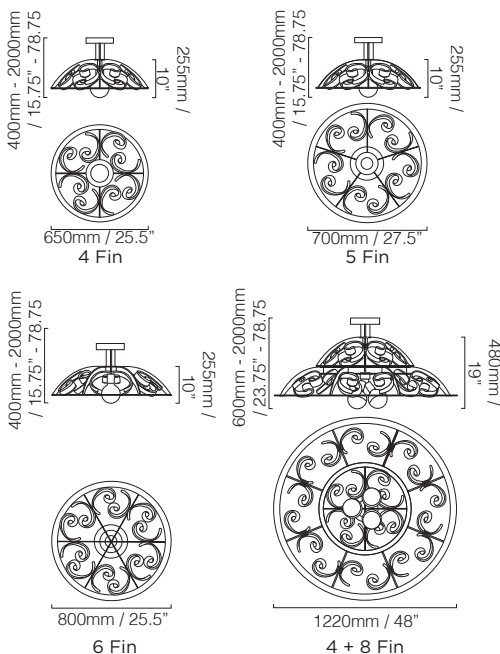

ABC CRI LAT VDE

METAL FINISHES*

Satin brass, polished nickel

TIMBER FINISHES*

American walnut veneered birch plywood

OTHER FINISHES*

Suspension cable in satin steel

WEIGHTS

4 Fin 12 kg (26 lb)
5 Fin 14 kg (31 lb)
6 Fin 16 kg (35 lb)
4 + 8 Fin 28 kg (62 lb)

SIZES

DETAILS

SUSPENSION

Overall drop can be adjusted on site
Supplied with ceiling canopy Ø190mm (7.5") and 2000mm (80") of cable

INSTALLATION

Fixture requires on site assembly by qualified electrician

ELECTRICALS

LAMP

240V E27, Large Silver Crown Globe suggested, max 60W
120V E26, Large Silver Crown Globe suggested, max 60W

Single tier Single bulb fitting
Double tier Triple bulb fitting

NOTES

Please note that size variations in hand blown glass may range up to 40mm (1.5")

*Custom colours, finishes and sizes available - please contact Baroncelli for more details.

SHOWROOM LOCATIONS

LONDON SHOWROOM