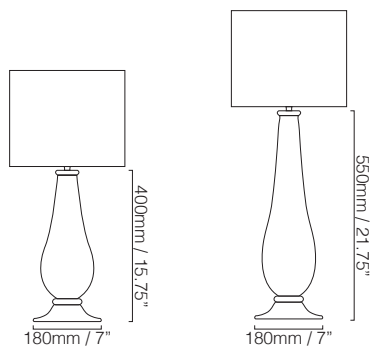

AGILE TABLE LAMP FACTS

MATERIALS

GLASS

Hand blown Murano glass with rope effect

GLASS COLOURS*

ABS CRI CRI/ORO

METAL FINISHES*

Polished chrome, polished gold

SIZES

DETAILS

SHADE

Shade is not included. Please refer to our shade fact sheet for further information

ELECTRICALS

LAMP

240V E27, A shape suggested, max 100W
120V E26, A shape suggested, max 100W

CABLES & CORD SETS

Cord sets in braided circular cable available in:

Pigeon with white in-line switch and plug

Silver with white in-line switch and plug

Black with black in-line switch and plug

Plugs supplied are US (2 blades), EU (2 small pin), UK (13A 3 prong)

POWER

Max total power 100W

STANDARD

All lighting is made to CE standards

UL listing upon request

NOTES

Please note that size variations in hand blown glass may range up to 40mm (1.5")

*Custom colours, finishes and sizes available - please contact Baroncelli for more details.

SHOWROOM LOCATIONS

LONDON SHOWROOM

Studio C3, The Imperial Laundry
71 Warriner Gardens
London, SW11 4XW
T +44 (20) 7720 6556
F +44 (20) 7720 6336
lon@baroncelli.com

NEW YORK SHOWROOM

D&D Building
979 Third Avenue, Suite 1507
New York, NY 10022
T +1 212 255 2005
F +1 212 255 4660
ny@baroncelli.com