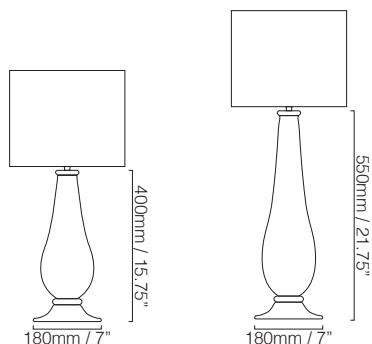

## SIZES

## NOTES

Please note that size variations in hand blown glass may range up to 40mm (1.5")

\*Custom colours, finishes and sizes available - please contact Baroncelli for more details.