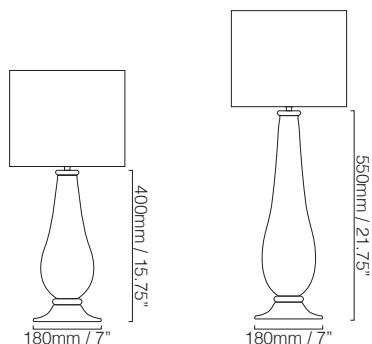

AGILE TABLE LAMP FACTS

MATERIALS

GLASS

Hand blown Murano glass with rope effect

GLASS COLOURS*

ABS CRI CRI/ORO

METAL FINISHES*

Polished chrome, polished gold

SIZES

DETAILS

SHADE

Shade is not included. Please refer to our shade fact sheet for further information

ELECTRICALS

LAMP

240V E27, A shape suggested, max 100W
120V E26, A shape suggested, max 100W

CABLES & CORD SETS

Cord sets in braided circular cable available in:

Pigeon with white in-line switch and plug

Silver with white in-line switch and plug

Black with black in-line switch and plug

Plugs supplied are US (2 blades), EU (2 small pin),

UK (13A 3 prong)

POWER

Max total power 100W

STANDARD

All lighting is made to CE standards

UL listing upon request

NOTES

Please note that size variations in hand blown glass may range up to 40mm (1.5")

*Custom colours, finishes and sizes available - please contact Baroncelli for more details.

SHOWROOM LOCATIONS

LONDON SHOWROOM

Studio C3, The Imperial Laundry
71 Warriner Gardens
London, SW11 4XW
T +44 (20) 7720 6556
F +44 (20) 7720 6336
lon@baroncelli.com

NEW YORK SHOWROOM

D&D Building
979 Third Avenue, Suite 1507
New York, NY 10022
T +1 212 255 2005
F +1 212 255 4660
ny@baroncelli.com