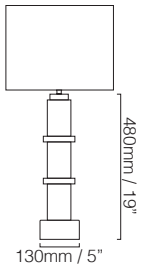

SIZES

DETAILS

SHADE

Shade is not included. Please refer to our shade fact sheet for further information

ELECTRICALS

LAMP

240V E27, A shape suggested, max 100W

120V E26, A shape suggested, max 100W

CABLES & CORD SETS

Cord sets in braided circular cable available in:

Pigeon with white in-line switch and plug

Silver with white in-line switch and plug

Black with black in-line switch and plug

Plugs supplied are US (2 blades), EU (2 small pin),

UK (13A 3 prong)

POWER

Max total power 100W

STANDARD

All lighting is made to CE standards

UL listing upon request

NOTES

Please note that size variations in hand blown glass may range up to 40mm (1.5")

*Custom colours, finishes and sizes available - please contact Barocelli for more details.

SHOWROOM LOCATIONS

LONDON SHOWROOM

Studio C3, The Imperial Laundry

71 Warriner Gardens

London, SW11 4XW

T +44 (20) 7720 6556

F +44 (20) 7720 6336

lon@barocelli.com

NEW YORK SHOWROOM

D&D Building

979 Third Avenue, Suite 1507

New York, NY 10022

T +1 212 255 2005

F +1 212 255 4660

ny@barocelli.com