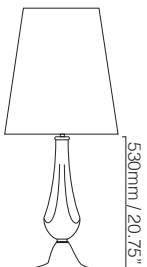

GLASS COLOURS*

ABS AQU ATS CRI CRI/ORO

METAL FINISHES*

Polished chrome, polished gold

SIZES

250mm / 9.75"

DETAILS

SHADE

Shade is not included. We recommend using shade shape B2, please refer to our shade fact sheet

ELECTRICALS

LAMP

240V E27, A shape suggested, max 100W
120V E26, A shape suggested, max 100W

CABLES & CORD SETS

POWER

Max total power 100W

STANDARD

All lighting is made to CE standards

UL listing upon request

NOTES

Please note that size variations in hand blown glass may range up to 40mm (1.5")

*Custom colours, finishes and sizes available - please contact Barocelli for more details.