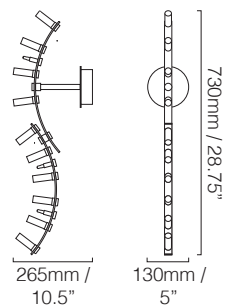

SIZES

DETAILS

FIXING

Secured to wall by 2 screws (not supplied)
Ensure wall surface suitable to carry weight
indicated below

INSTALLATION

Fixture requires on site assembly by qualified
electrician

ELECTRICALS

LAMP

240V   G4 base, max 15W

120V   G4 base, max 15W

POWER

Max power 60W - Low Voltage transformer in wall
mounting

STANDARD

All lighting is made to CE standards

UL listing upon request

NOTES

Please note that size variations in hand blown
glass may range up to 40mm (1.5")

*Custom colours, finishes and sizes available -
please contact Barocelli for more details.

SHOWROOM LOCATIONS

LONDON SHOWROOM

Studio C3, The Imperial Laundry
71 Warriner Gardens
London, SW11 4XW
T +44 (20) 7720 6556
F +44 (20) 7720 6336
lon@barocelli.com

NEW YORK SHOWROOM

D&D Building
979 Third Avenue, Suite 1507
New York, NY 10022
T +1 212 255 2005
F +1 212 255 4660
ny@barocelli.com