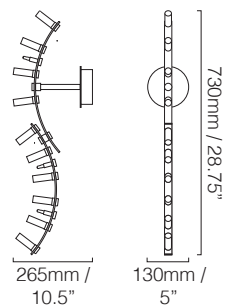

GLASS COLOURS*

CRI

METAL FINISHES*

Satin gold

OTHER FINISHES*

Bulb holders to match metal finish

WEIGHTS

3 light 3 kg (7 lb)

SIZES

DETAILS

FIXING

Secured to wall by 2 screws (not supplied)
Ensure wall surface suitable to carry weight
indicated below

INSTALLATION

Fixture requires on site assembly by qualified
electrician

ELECTRICALS

LAMP

240V G4 base, max 15W

120V G4 base, max 15W

POWER

Max power 60W - Low Voltage transformer in wall
mounting

STANDARD

All lighting is made to CE standards

UL listing upon request

NOTES

Please note that size variations in hand blown
glass may range up to 40mm (1.5")

*Custom colours, finishes and sizes available -
please contact Barocelli for more details.

SHOWROOM LOCATIONS

LONDON SHOWROOM