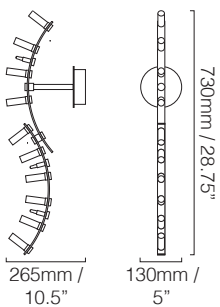

GLASS COLOURS*

CRI

METAL FINISHES*

Satin gold

OTHER FINISHES*

Bulb holders to match metal finish

WEIGHTS

3 light 3 kg (7 lb)

SIZES

DETAILS

FIXING

Secured to wall by 2 screws (not supplied)
Ensure wall surface suitable to carry weight
indicated below

INSTALLATION

Fixture requires on site assembly by qualified
electrician

ELECTRICALS

LAMP

240V G4 base, max 15W

120V G4 base, max 15W

POWER

Max power 60W - Low Voltage transformer in wall
mounting

STANDARD

All lighting is made to CE standards

UL listing upon request

NOTES

Please note that size variations in hand blown
glass may range up to 40mm (1.5")

*Custom colours, finishes and sizes available -
please contact Barocelli for more details.

SHOWROOM LOCATIONS

LONDON SHOWROOM