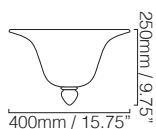

SIZES

DETAILS

FIXING

Secured to wall by 2 screws (not supplied)
Ensure wall surface suitable to carry weight indicated below

INSTALLATION

Fixture requires on site assembly by qualified electrician

ELECTRICALS

LAMP

240V E14 base, Candle B shape suggested, max 60W

120V E12 base, Candle B shape suggested, max 60W

POWER

Max total power 120W

STANDARD

All lighting is made to CE standards
UL listing upon request

NOTES

Please note that size variations in hand blown glass may range up to 40mm (1.5")

*Custom colours, finishes and sizes available - please contact Baroncelli for more details.

SHOWROOM LOCATIONS

LONDON SHOWROOM

Studio C3, The Imperial Laundry
71 Warriner Gardens
London, SW11 4XW
T +44 (20) 7720 6556
F +44 (20) 7720 6336
lon@baroncelli.com

NEW YORK SHOWROOM

D&D Building
979 Third Avenue, Suite 1507
New York, NY 10022
T +1 212 255 2005
F +1 212 255 4660
ny@baroncelli.com