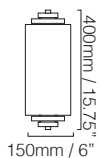

GLASS COLOURS*

CRI

METAL FINISHES*

Polished chrome, polished gold

WEIGHTS

1 Light 3 kg (7 lb)

SIZES

DETAILS

120V E12 base, Candle B shape suggested,
max 60W

POWER

Max total power 60W

STANDARD

All lighting is made to CE standards
UL listing upon request

NOTES

Please note that size variations in hand blown
glass may range up to 40mm (1.5")