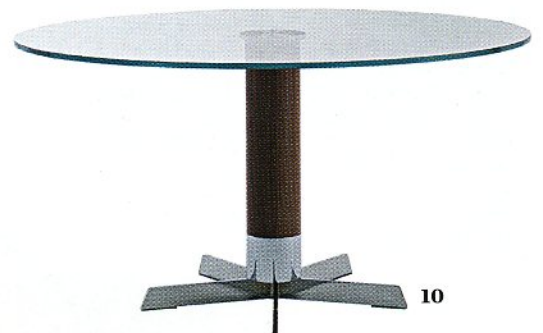

**PLUS: THE WORLD'S MOST BEAUTIFUL HOMES • BRITISH DESIGN AWARDS 2009**

5

6

7

8

9

10

5 'Tito Too' glass **pendant light**, £1,980, Mediterraneo (mediterraneodesign.com)  
 6 'Loop' oak **table** with glass top, £795, Heal's (heals.co.uk)  
 7 'Aldo' glass **table** with chrome base by Peter Ross, from £1,070; 'Amanda' plastic **chairs** by Dondoli and Pocci for Bonaldo, Design Link International (0783 444 8228)

8 'Veneto' **table** with glass top, £595 with four chairs, Autograph by Marks & Spencer (marksandspencer.com)  
 9 'Monza' chrome **table** with glass top, £699, Habitat (habitat.co.uk)  
 10 'Lando' glass **table** with walnut and chrome base by Marelli & Molteni, £1,595, Porada (porada.it) ▶