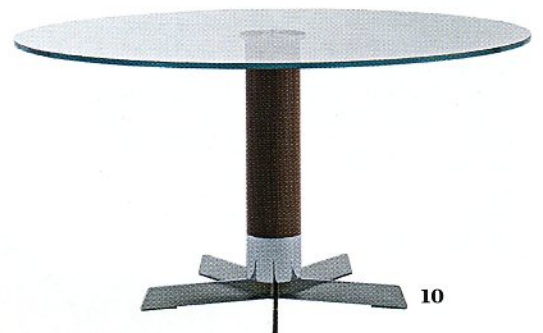

9

10

5 'Tito Too' glass **pendant light**, £1,980, Mediterraneo (mediterraneodesign.com)
6 'Loop' oak **table** with glass top, £795, Heal's (heals.co.uk)
7 'Aldo' glass **table** with chrome base by Peter Ross, from £1,070; 'Amanda' plastic **chairs** by Dondoli and Pocci for Bonaldo, Design Link International (0783 444 8228)

8 'Veneto' **table** with glass top, £595 with four chairs, Autograph by Marks & Spencer (marksandspencer.com)
9 'Monza' chrome **table** with glass top, £699, Habitat (habitat.co.uk)
10 'Lando' glass **table** with walnut and chrome base by Marelli & Molteni, £1,595, Porada (porada.it) ▶