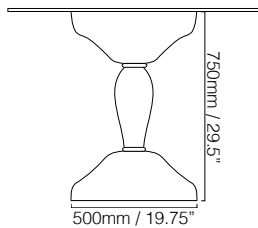

GLASS COLOURS*

ACS ACS/ORO CRI CRI/ORO

METAL FINISHES*

Polished chrome, polished gold.

SIZES

DETAILS

Glass top not included. Single base top not to be larger than 1200mm (54").

INSTALLATION

Requires on site assembly.

NOTES

Please note that size variations in hand blown glass may range up to 40mm (1.5").

*Custom colours, finishes and sizes available - please contact Baroncelli for more details.