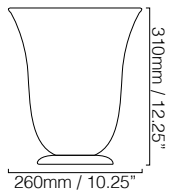

## SIZES

## NOTES

Please note that size variations in hand blown glass may range up to 40mm (1.5").