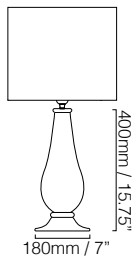

SIZES

DETAILS

SHADE

Shade is not included. We recommend using shade shape D7, please refer to our shade fact sheet.

ELECTRICALS

LAMP

240V E27, A shape suggested, max 100W
120V E26, A shape suggested, max 100W

CABLES & CORD SETS

Cord sets in braided circular cable available in:

Pigeon with white in-line switch and plug.

Silver with white in-line switch and plug.

Black with black in-line switch and plug.

Plugs supplied are US (2 blades), EU (2 small pin), UK (13A 3 prong).

POWER

Max total power 60W.

STANDARD

All lighting is made to CE standards

UL listing upon request.

NOTES

Please note that size variations in hand blown glass may range up to 40mm (1.5").

*Custom colours, finishes and sizes available - please contact Baroncelli for more details.

SHOWROOM LOCATIONS

LONDON SHOWROOM

Studio C3, The Imperial Laundry
71 Warriner Gardens
London, SW11 4XW
T +44 (20) 7720 6556
F +44 (20) 7720 6336
lon@baroncelli.com