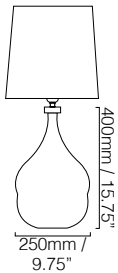

SIZES

DETAILS

SHADE

Shade is not included. We recommend using shade shape B6, please refer to our shade fact sheet.

ELECTRICALS

LAMP

240V E27, A shape suggested, max 100W.

120V E26, A shape suggested, max 100W.

CABLES & CORD SETS

Cord sets in braided circular cable available in:

Pigeon with white in-line switch and plug.

Silver with white in-line switch and plug.

Black with black in-line switch and plug.

Plugs supplied are US (2 blades), EU (2 small pin), UK (13A 3 prong).

POWER

Max total power 100W.

STANDARD

All lighting is made to CE standards

UL listing upon request.

NOTES

As a freeblown shape this silhouette may vary significantly.

Please note that size variations in hand blown glass may range up to 40mm (1.5").

*Custom colours, finishes and sizes available - please contact Barocelli for more details.

SHOWROOM LOCATIONS

LONDON SHOWROOM

Studio C3, The Imperial Laundry
71 Warriner Gardens
London, SW11 4XW
T +44 (20) 7720 6556
F +44 (20) 7720 6336
lon@barocelli.com