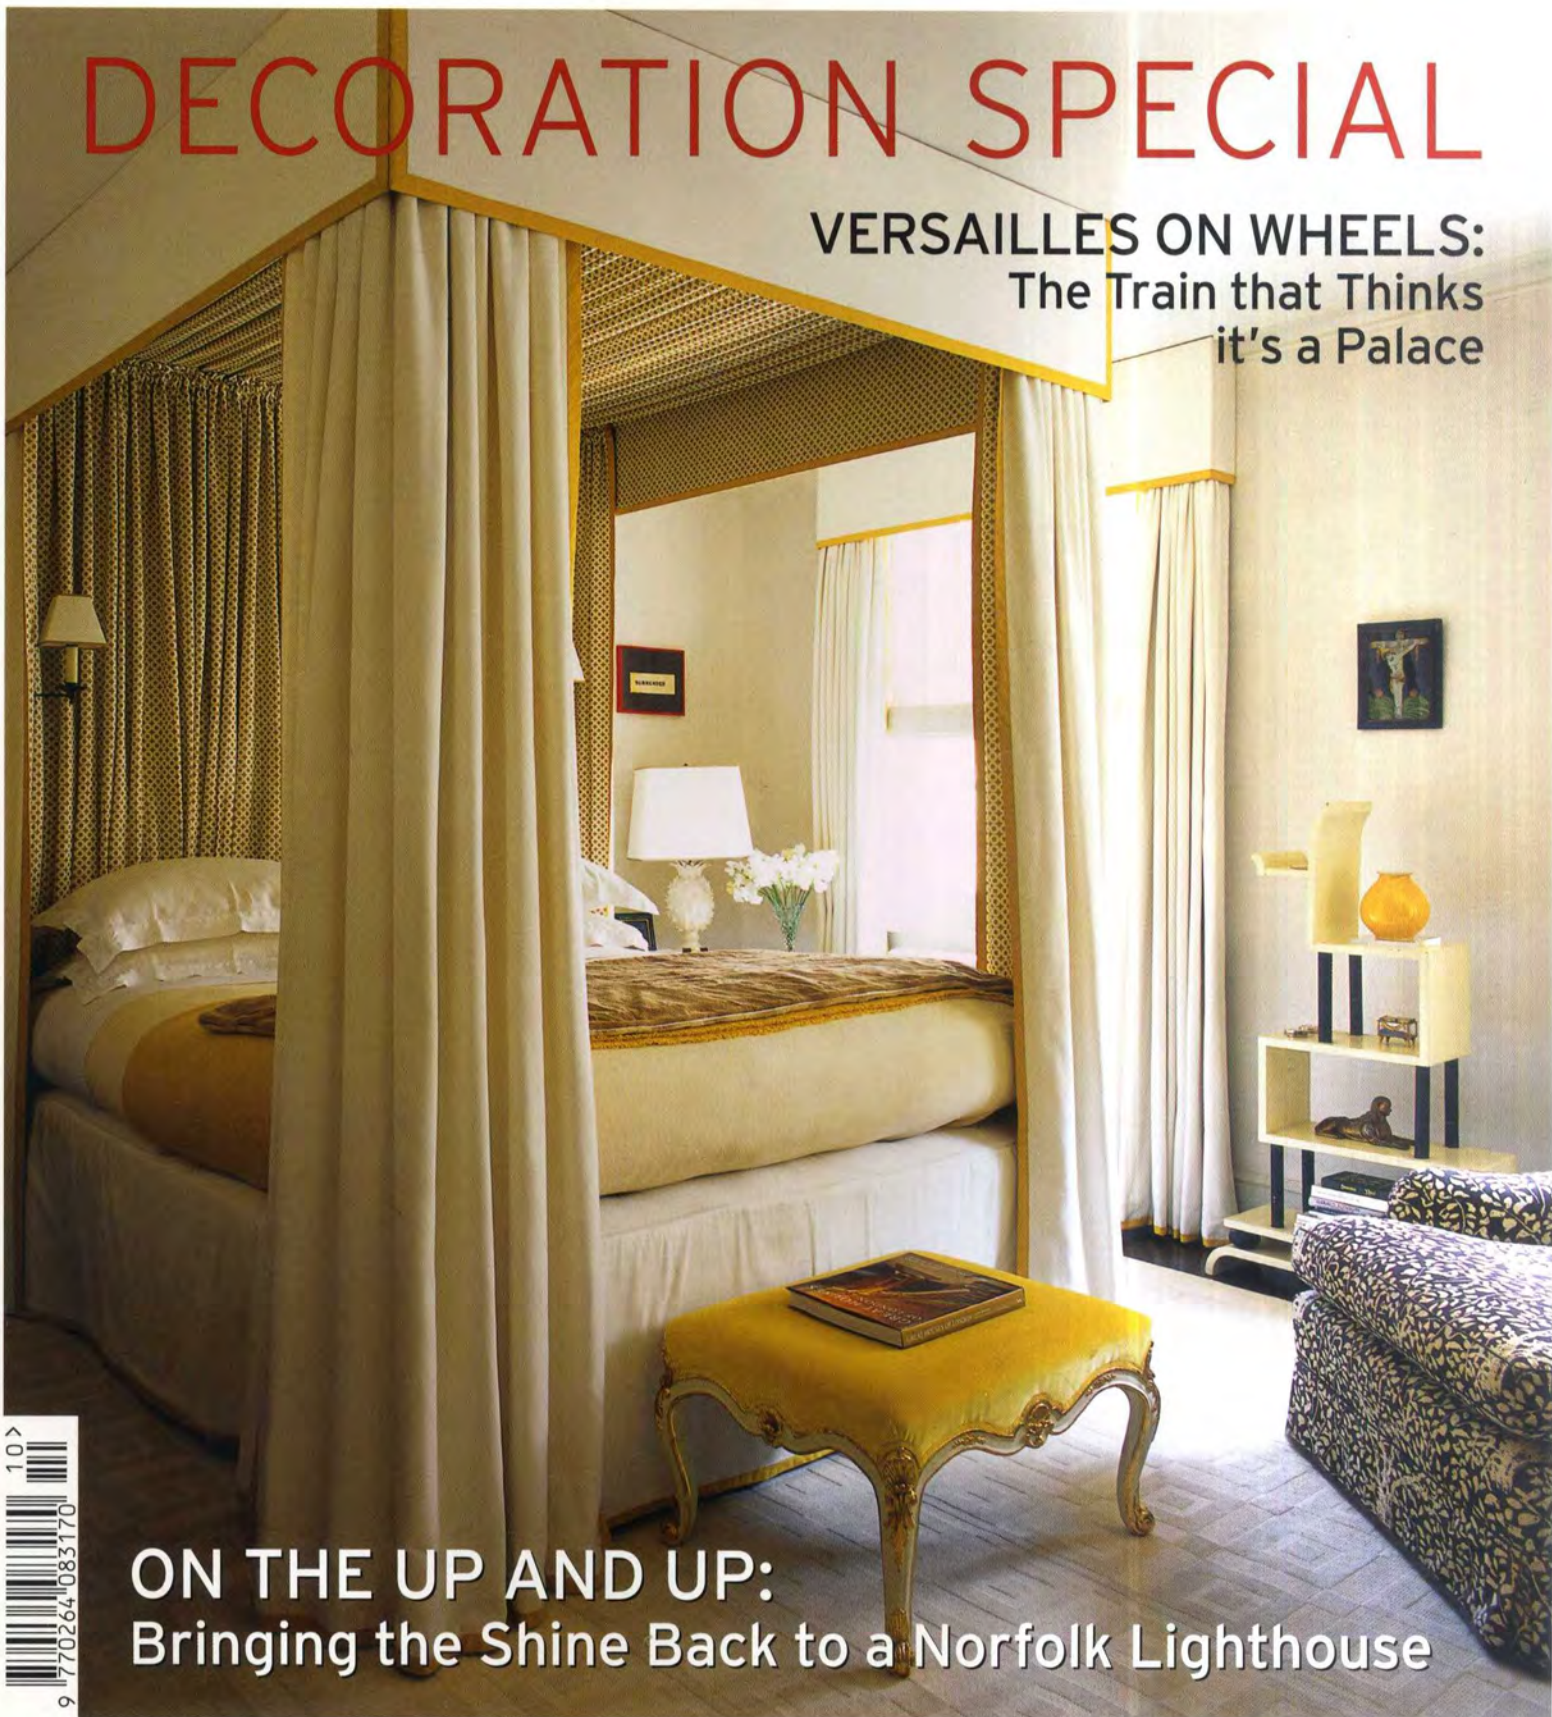

OCTOBER 2013 £4.80

THE WORLD OF INTERIORS

DECORATION SPECIAL

VERSAILLES ON WHEELS:
The Train that Thinks
it's a Palace

ON THE UP AND UP:
Bringing the Shine Back to a Norfolk Lighthouse

10 >
9 770264 083170

antennae roundup

PHOTOGRAPHY: SUDHIR PITHWA (1)

1 'Copenhagen Nørrebrogade TCW1004-01', by Tapet Café, £132 per 10m roll, Tissus d'Hélène. 2 'Pincio' table lamp, £1,764, Baroncelli. 3 'Sputnik' ceiling light, £6,798, Collier Webb. 4 'Absolute' matt emulsion (clockwise from top: 'Canton 94'; 'Mister David 47'; 'Celestial Blue 101'), £32.50 per 2.5 litres, Little Greene. 5 'Orleans' sofa, from £2,570 (excluding fabric), Evitavonni. 6 'Pandora' pouf, £2,594, Fendi Casa. 7 Ebony 'Charlie' stool, by The Odd Chair Company, £980 (excluding fabric), Lelièvre. 8 'Tex' runner, £343.33 per 0.91sq m set, RIM Tile & Mosaic Boutique. All prices include VAT. For suppliers' details see Address Book ▷