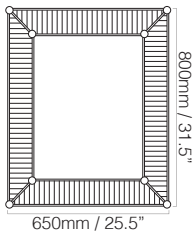

ABS CRI CRI/ORO

MIRROR FINISH

Central panel can be specified with antique or clear silver finish

TIMBER FINISH

Dark stained timber

WEIGHTS

One size 9 kg (20 lb)

SIZES

NOTES

Please note that size variations in hand made mirrors may range up to 25mm (1").

The silver finish on both clear and antique mirror elements will age and continue to oxidise over time adding a patina of time to any of our mirrors.