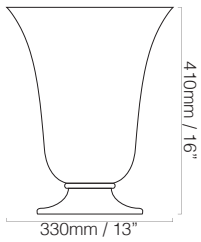

CRI CRI/ARG CRI/ORO

SIZES

NOTES

Please note that size variations in hand blown glass may range up to 40mm (1.5").

CONTACT US

PRODUCTION AND LOGISTICS

Via Dei Ronchi 19
Padova 35127
production@baroncelli.com