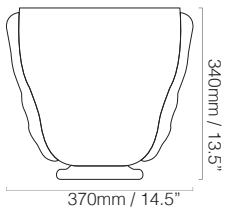

ABS ACS CRI CRI/ORO

SIZES

NOTES

Please note that size variations in hand blown glass may range up to 40mm (1.5").

CONTACT US

PRODUCTION AND LOGISTICS

Via Dei Ronchi 19
Padova 35127
production@baroncelli.com