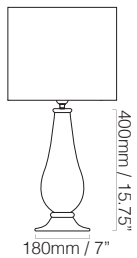

SIZES

DETAILS

SHADE

Shade is not included. We recommend using shade shape D7, please refer to our shade fact sheet.

ELECTRICALS

LAMP

240V E27, A shape suggested, max 100W
120V E26, A shape suggested, max 100W

CABLES & CORD SETS

Cord sets in braided circular cable available in:

Pigeon with white in-line switch and plug

Silver with white in-line switch and plug

Black with black in-line switch and plug

Plugs supplied are US (2 blades), EU (2 small pin), UK (13A 3 prong)

POWER

Max total power 60W

STANDARD

All lighting is made to CE standards

UL listing upon request.

NOTES

Please note that size variations in hand blown glass may range up to 40mm (1.5").

*Custom colours, finishes and sizes available - please contact Baroncelli for more details.

CONTACT US

PRODUCTION AND LOGISTICS

Via Dei Ronchi 19
Padova 35127
production@baroncelli.com

SALES OFFICES

London +44 (20) 7720 6556
New York +1 212 255 2005
studio@baroncelli.com