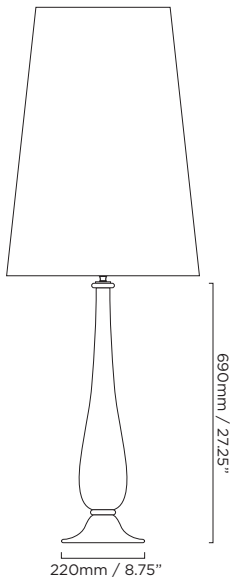

## SIZES

## NOTES

Please note that size variations in hand blown glass may range up to 40mm (1.5").

\*Custom colours, finishes and sizes available - please contact Barocelli for more details.