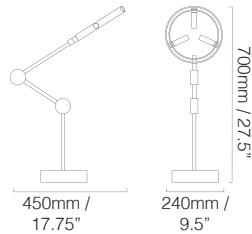

METAL FINISHES
Satin gold

SIZES

ELECTRICALS

LAMP
240V/120V
Warm white LED tape (2600K) 550 Lm

CABLES & CORD SETS

Cord set in clear flex with clear in-line switch and clear plug
Plugs supplied are US (2 blades) EU (2 small pin), UK (13A 3 prong)

POWER

2600K 24V LED tape with power output of 7W

STANDARD

All lighting is made to CE standard.
LED tape and transformer both UL recognised.

CONTACT US

PRODUCTION AND LOGISTICS

Via Dei Ronchi 19
Padova 35127
production@barocelli.com