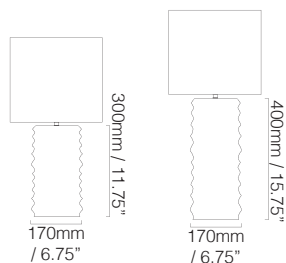

SIZES

DETAILS

SHADE

Shade is not included. We recommend using shade shape D7, please refer to our shade fact sheet.

ELECTRICALS

LAMP

240V E27, A shape suggested, max 100W
120V E26, A shape suggested, max 100W

CABLES & CORD SETS

Cord sets in braided circular cable available in:

Pigeon with white in-line switch and plug

Silver with white in-line switch and plug

Black with black in-line switch and plug

Plugs supplied are US (2 blades), EU (2 small pin), UK (13A 3 prong)

POWER

Max total power 100W

STANDARD

All lighting is made to CE standards
UL listing upon request.

NOTES

Please note that size variations in hand blown glass may range up to 40mm (1.5").

*Custom colours, finishes and sizes available - please contact Baroncelli for more details.

CONTACT US

PRODUCTION AND LOGISTICS

Via Dei Ronchi 19
Padova 35127
production@baroncelli.com

SALES OFFICES

London +44 (20) 7720 6556
New York +1 212 255 2005
studio@baroncelli.com