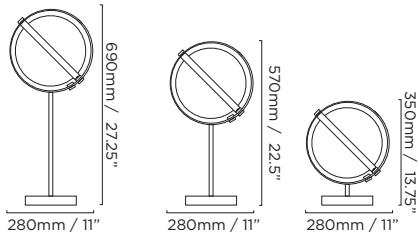

CRI

METAL FINISHES
Satin gold.

SIZES

ELECTRICALS

LAMP
240V/120V
Warm white LED tape (2600K) 550 Lm.

CABLES & CORD SETS

Cord set in clear flex with clear in-line switch and clear plug.
Plugs supplied are US (2 blades) EU (2 small pin), UK (13A 3 prong)

POWER

2600K 24V LED tape with power output of 7W

STANDARD

All lighting is made to CE standard.
LED tape and transformer both UL recognised.

CONTACT US

PRODUCTION AND LOGISTICS

Via Dei Ronchi 19
Padova 35127
production@baroncelli.com