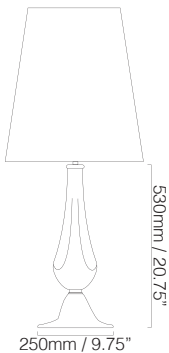

## SIZES

## NOTES

Please note that size variations in hand blown glass may range up to 40mm (1.5").

\*Custom colours, finishes and sizes available - please contact Baroncelli for more details.