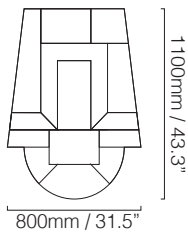

MIRROR FINISHES*

All glass panels have an antique silver finish

FRAME

Black matt lacquer

WEIGHTS

One size 16 kg (35 lb)

SIZES

DETAILS

FIXING

Supplied with split batten system. Screws are not included, ensure they are suitable for the wall type and can carry the weight indicated.

NOTES

This wall piece is made in a limited edition of 5

Please note that size variations in hand made mirrors may range up to 25mm (1").