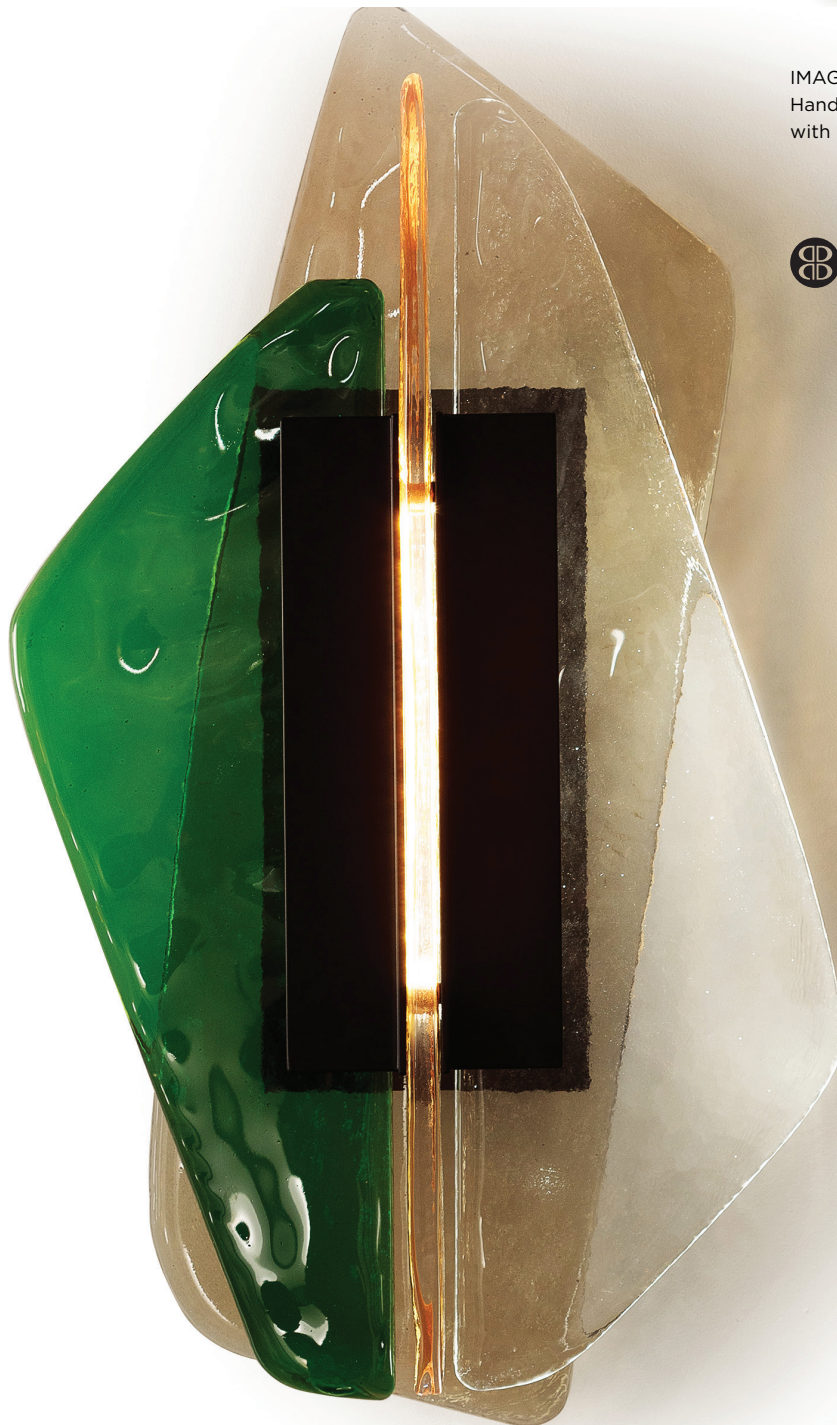

FOLIO
WALL LIGHT
EDITION OF 6

BARONCELLI

IMAGE SHOWS
Hand cast Green, amber, fume cristallo glass
with matt black frame

FOLIO WALL LIGHT EDITION OF 6 FACTS

MATERIALS

GLASS*

Three limited edition colourways of hand cast glass

01 - Green, amber, fumé and cristallo

02 - Pink, amber, fumé and cristallo

03 - Blue, fumé, amber and cristallo

METAL FINISHES*

Matt Black

WEIGHTS

One size 10 kg (22 lb)

SIZES

ELECTRICALS

LAMP

240V/120V

Warm white LED tape (2600K) 2400 Lm

POWER

24V LED tape with power output of 24W

Supplied with 24V constant voltage mains dimmable transformers. Trailing edge dimming is recommended for best results. Transformers are housed within wall cover.