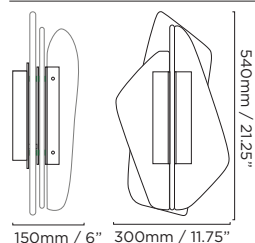

01 - Green, amber, fumé and cristallo

02 - Pink, amber, fumé and cristallo

03 - Blue, fumé, amber and cristallo

METAL FINISHES*

Matt Black

WEIGHTS

One size 10 kg (22 lb)

SIZES

STANDARD

All lighting is made to CE standards.

LED tape and transformer UL recognised.

NOTES

Please note that size variations in hand blown glass may range up to 40mm (1.5").

*Custom colours, finishes and sizes available - please contact Baroncelli for more details.